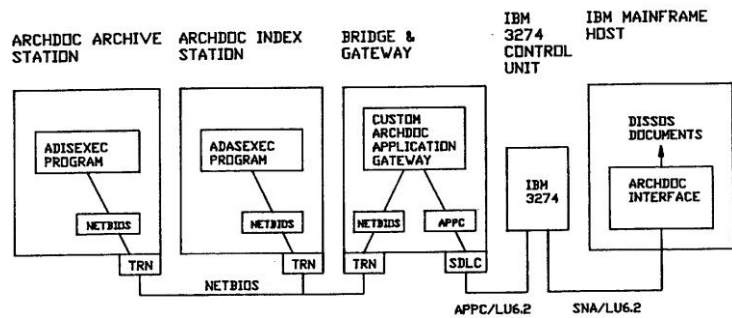

DOKUMENTE EINLESEN

DOKUMENTE BEARBEITEN

DOKUMENTE SUCHEN UND AUSGEBEN

Arbeitsplatz ARCHIV

KEY:
 AE: ARCHDDC EXECUTIVE
 AS: ARCHIVE STATION
 IS: INDEX STATION
 SS: SCANNING STATION
 WS: WORK STATION
 — PERMANENT NETWORK CIRCUIT
 - - - TEMPORARY NETWORK CIRCUIT

KEY:
 AE: ARCHDDC EXECUTIVE
 AS: ARCHIVE STATION
 IS: INDEX STATION
 SS: SCANNING STATION
 WS: WORK STATION
 — PERMANENT NETWORK CIRCUIT
 - - - TEMPORARY NETWORK CIRCUIT