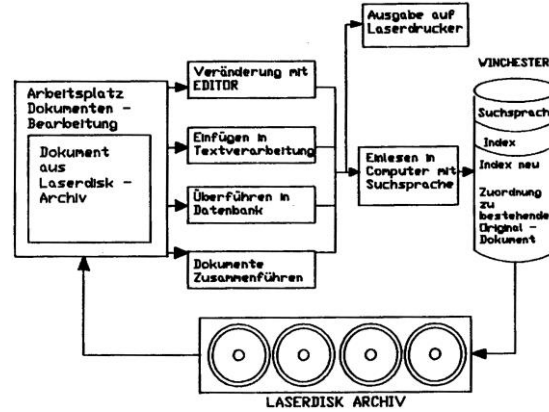

DOKUMENTE EINLESEN

DOKUMENTE BEARBEITEN

DOKUMENTE SUCHEN UND AUSGEBEN

Arbeitsplatz ARCHIV

KEY:
 AE: ARCHDDC EXECUTIVE
 AS: ARCHIVE STATION
 IS: INDEX STATION
 SS: SCANNING STATION
 WS: WORK STATION
 — PERMANENT NETWORK CIRCUIT
 - - - TEMPORARY NETWORK CIRCUIT

KEY:
 AE: ARCHDDC EXECUTIVE
 AS: ARCHIVE STATION
 IS: INDEX STATION
 SS: SCANNING STATION
 WS: WORK STATION
 — PERMANENT NETWORK CIRCUIT
 - - - TEMPORARY NETWORK CIRCUIT