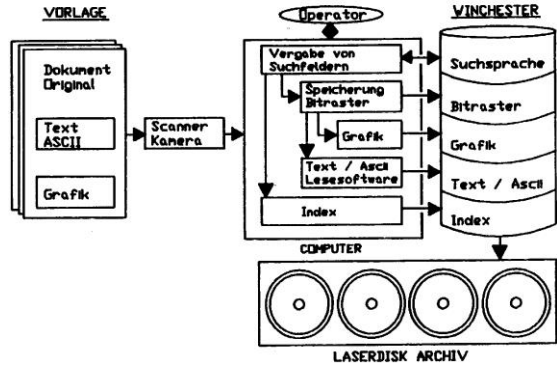

DOKUMENTE EINLESEN

DOKUMENTE BEARBEITEN

DOKUMENTE SUCHEN UND AUSGEBEN

Arbeitsplatz ARCHIV

KEY:
 AE: ARCHDDC EXECUTIVE
 AS: ARCHIVE STATION
 IS: INDEX STATION
 SS: SCANNING STATION
 WS: WORK STATION
 — PERMANENT NETWORK CIRCUIT
 - - - TEMPORARY NETWORK CIRCUIT

KEY:
 AE: ARCHDDC EXECUTIVE
 AS: ARCHIVE STATION
 IS: INDEX STATION
 SS: SCANNING STATION
 WS: WORK STATION
 — PERMANENT NETWORK CIRCUIT
 - - - TEMPORARY NETWORK CIRCUIT