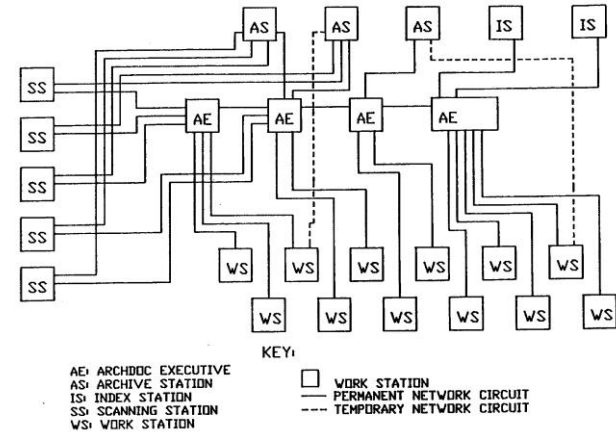

DOKUMENTE EINLESEN

DOKUMENTE BEARBEITEN

DOKUMENTE SUCHEN UND AUSGEBEN

Arbeitsplatz ARCHIV

KEY:
 AE: ARCHDDC EXECUTIVE
 AS: ARCHIVE STATION
 IS: INDEX STATION
 SS: SCANNING STATION
 WS: WORK STATION
 — PERMANENT NETWORK CIRCUIT
 - - - TEMPORARY NETWORK CIRCUIT

KEY:
 AE: ARCHDDC EXECUTIVE
 AS: ARCHIVE STATION
 IS: INDEX STATION
 SS: SCANNING STATION
 WS: WORK STATION
 — PERMANENT NETWORK CIRCUIT
 - - - TEMPORARY NETWORK CIRCUIT