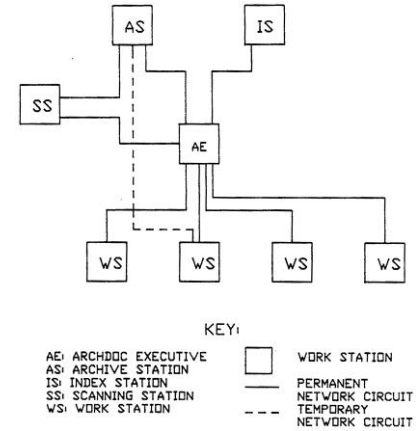

DOKUMENTE EINLESEN

DOKUMENTE BEARBEITEN

DOKUMENTE SUCHEN UND AUSGEBEN

Arbeitsplatz ARCHIV

KEY:
 AE: ARCHDDC EXECUTIVE
 AS: ARCHIVE STATION
 IS: INDEX STATION
 SS: SCANNING STATION
 WS: WORK STATION
 — PERMANENT NETWORK CIRCUIT
 - - - TEMPORARY NETWORK CIRCUIT

KEY:
 AE: ARCHDDC EXECUTIVE
 AS: ARCHIVE STATION
 IS: INDEX STATION
 SS: SCANNING STATION
 WS: WORK STATION
 — PERMANENT NETWORK CIRCUIT
 - - - TEMPORARY NETWORK CIRCUIT