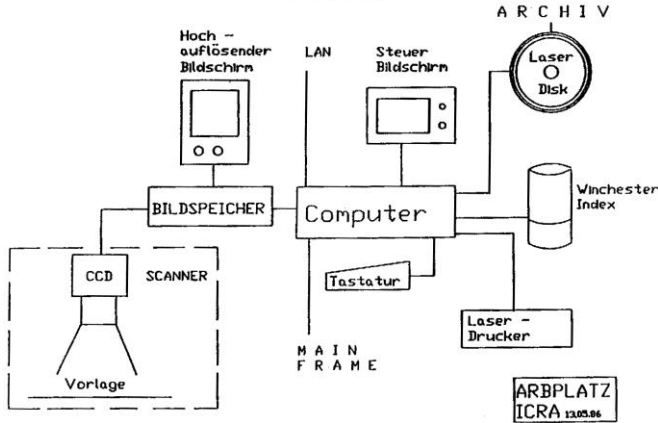

DOKUMENTE EINLESEN

DOKUMENTE BEARBEITEN

DOKUMENTE SUCHEN UND AUSGEBEN

Arbeitsplatz ARCHIV

KEY:
 AE: ARCHDDC EXECUTIVE
 AS: ARCHIVE STATION
 IS: INDEX STATION
 SS: SCANNING STATION
 WS: WORK STATION
 — PERMANENT NETWORK CIRCUIT
 - - - TEMPORARY NETWORK CIRCUIT

KEY:
 AE: ARCHDDC EXECUTIVE
 AS: ARCHIVE STATION
 IS: INDEX STATION
 SS: SCANNING STATION
 WS: WORK STATION
 — PERMANENT NETWORK CIRCUIT
 - - - TEMPORARY NETWORK CIRCUIT